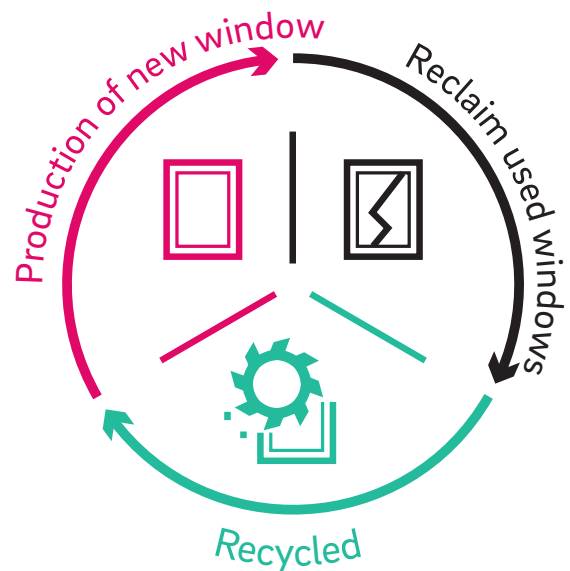

An option for everyone

Create your own look with the option of three jointing methods to add that quality finish to your windows:

Fully-welded joint

Inside

Outside

Full mechanical joint

Inside

Outside

MechWeld joint

Inside

Outside

Choose from 3 jointing options

Sustainability

As a manufacturer, REHAU is conscious of the impact their actions have on people and the environment. The use of recycled materials is one of REHAU's strategic objectives and we are committed in supporting that objective by leading change in attitudes and accessibility of recycling.

Excellent sustainability

By making our own processes more efficient and creating new opportunities for recycling, our aim is to make it as easy as possible for everyone to make the responsible choice of using recycled products.