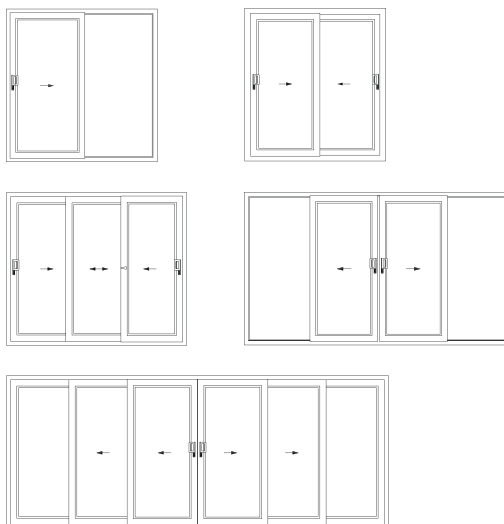

Heritage & vertical sliding windows

Vertical & sliding windows

The most authentic replication of a traditional vertically sliding window, with a choice of sash options, run through sash horns, georgian bars and traditional style furniture.

AGILA doors

Front composite entrance doors

A beautiful range of composite door panel options that compliment the choice of REHAU frame.

Sliding doors

Multi-pane configurations and large overall sizes provide homeowners with greater choice. Enhanced security and hardware guarantees provide peace of mind.

Multi-fold doors

Practical, stylish and versatile. Offers homeowners greater choice in enhancing the home. A thermally efficient alternative to aluminium.

WWW.HEATHROWWINDOWS.COM
020 7971 1379

Follow us
[@REHAUwindows](#)