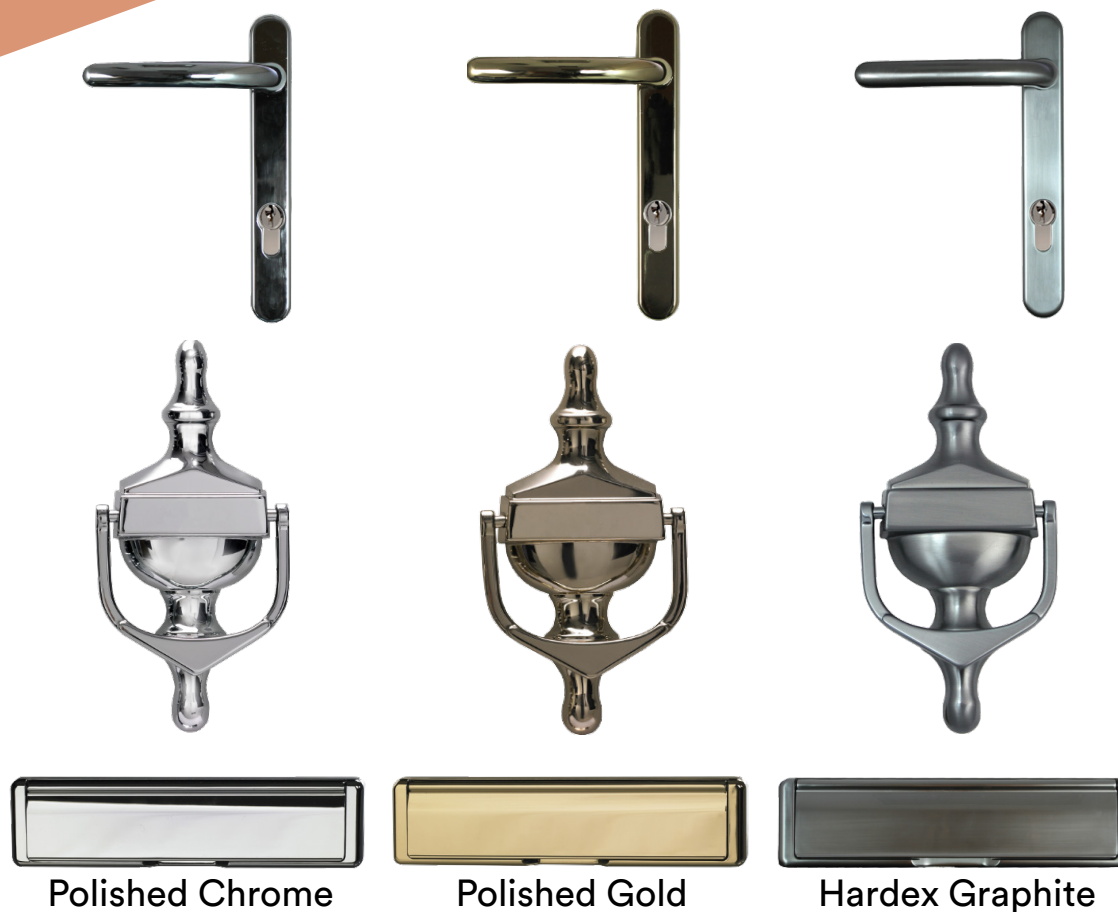

Stained finishes are not available.

Profile colour will be white by default with upgrade options for Anthracite Grey, Golden Oak and Rosewood finishes.

COLOUR OPTIONS

CREAM

SLATE
GREY

AGATE GREY

LIGHT GREY

TRAFFIC GREY

VICTORY BLUE

IMPERIAL PURPLE

COTSWOLD

SUNSHINE YELLOW

SAGE GREEN

STORMY SEAS

HARDWARE OPTIONS

We will be offering our Standard Hardware range, with handles limited to Balmoral Lever/Lever handles in Chrome, Gold, and Hardex Graphite, with upgrades for letterplates, knockers and spyholes.

We are also offering the AV2 Contemporary system, with a 1200mm Bolt Through T bar Option available in straight or cranked.

AV2 Contemporary Upgrade

GLASS OPTIONS

In terms of the glass range for Essentials we will be including 3 decorative designs, Essentials Diamonds, Zinc Art Star & Retro.