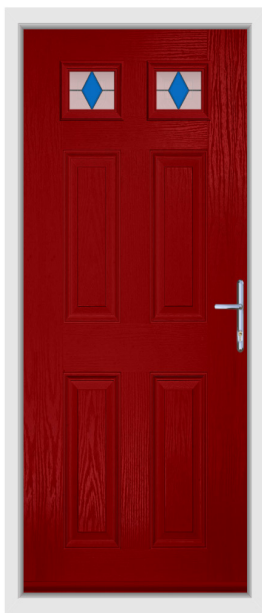

DOOR DESIGN OPTIONS

As part of the new essentials range we will be offering a limited range featuring our most popular doors as seen here.

Quartz 2
(Price Band A)