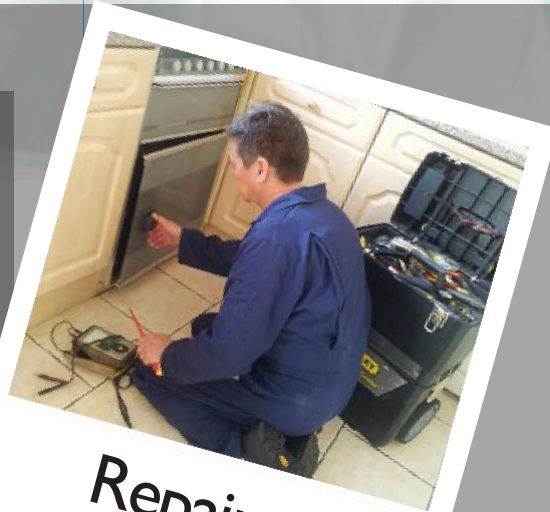

marchwood

appliance repairs ltd

marchwood

appliance repairs ltd

Service

Repairs

Installation

Marchwood Appliance Repairs Ltd., are a domestic appliance repair specialist that was formed in 2004. It has grown into one of the UK's leading independent local domestic appliance repair specialists to the general public covering the whole of the UK.