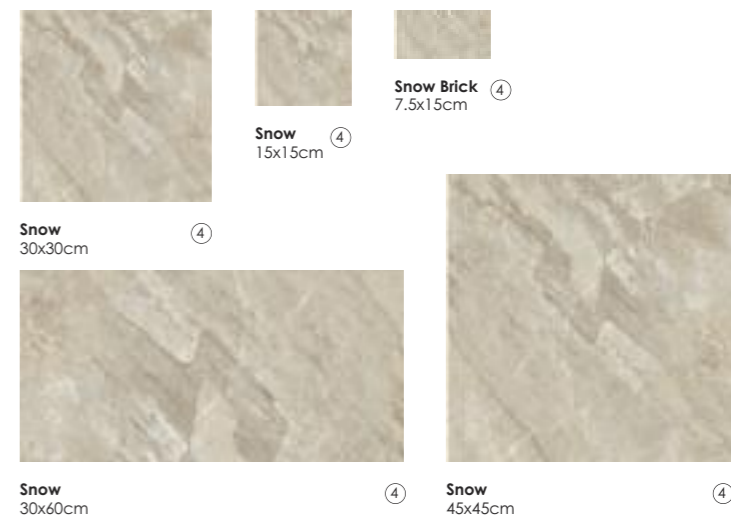

STATES

GLAZED PORCELAIN

Format	Thickness	Frostproof	Colour Variation	Wall		Floor	
				Internal	External	Internal	External
All Sizes	9mm	Yes	V3	●	●	●	

Snow & Grey
30x60cm