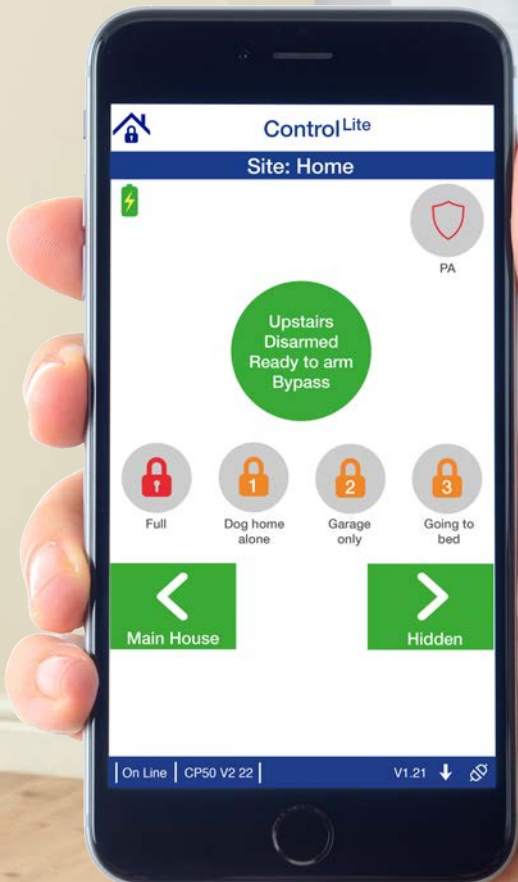

Wireless External Sounder

This acts as a highly visible deterrent to inform potential intruders that your property is protected. It emits a 115-decibel alarm siren if your alarm system is triggered.

Illuminated Sounder

For an even greater security deterrent, illuminated versions are available to increase visibility during darkness.

Wireless External Sounder

First line of defence

Wireless Panels

40 zone stand-alone wireless panels. Available with either an integrated keyed keypad or touchscreen. Protect your family, home or business with the most advanced wireless intruder alarm technology.

ControlLite

Simple to use, the ControlLite App offers users full arming and disarming in a straightforward and intuitive format.

ControlPlus

The ControlPlus app gives users complete visibility of their system, allowing total operational control, system event notifications and monitoring from anywhere, at any time.

Apps

Advanced and easy to use.

Wireless

Complete Security with Style

www.lockswift.co.uk

0121 663 1067 | 07704 128 948