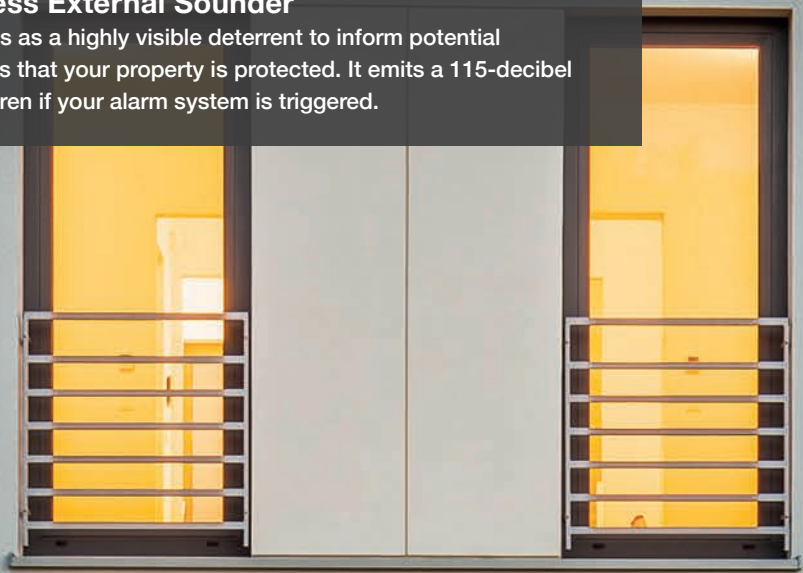

Wireless External Sounder

This acts as a highly visible deterrent to inform potential intruders that your property is protected. It emits a 115-decibel alarm siren if your alarm system is triggered.

Illuminated Sounder

For an even greater security deterrent, illuminated versions are available to increase visibility during darkness.

Wireless External Sounder

First line of defence

Wireless Panels

40 zone stand-alone wireless panels. Available with either an integrated keyed keypad or touchscreen. Protect your family, home or business with the most advanced wireless intruder alarm technology.