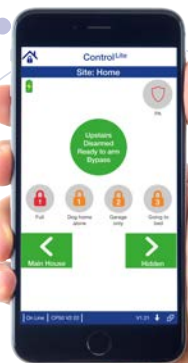

Keypads

Enter your personal access code onto any one of an extensive range of keypads. A choice of finishes to suit any interior.

Control Panel

The command centre of your system, with versions to secure every property from residential to large commercial.

App

A range of iOS & Android Apps giving secure access to control panels. Allows you to remotely set/unset your alarm system

Prox Tags

Present the discreet, compact tag to any of our keypads or NFC Reader to simply and easily set and unset your system using NFC technology.

Simple Set/Unset
4 easy ways to control your system

Wireless Panels

W-CP-40T

Wireless Control Panel with Integrated Touchscreen Keypad

- 40 Zones
- QWERTY Keypad
- Programmable Volume Levels
- Light Sensor
- Self-Adjusting Backlight
- User Selectable Colours
- Keypad Randomiser
- Selectable Language Per User