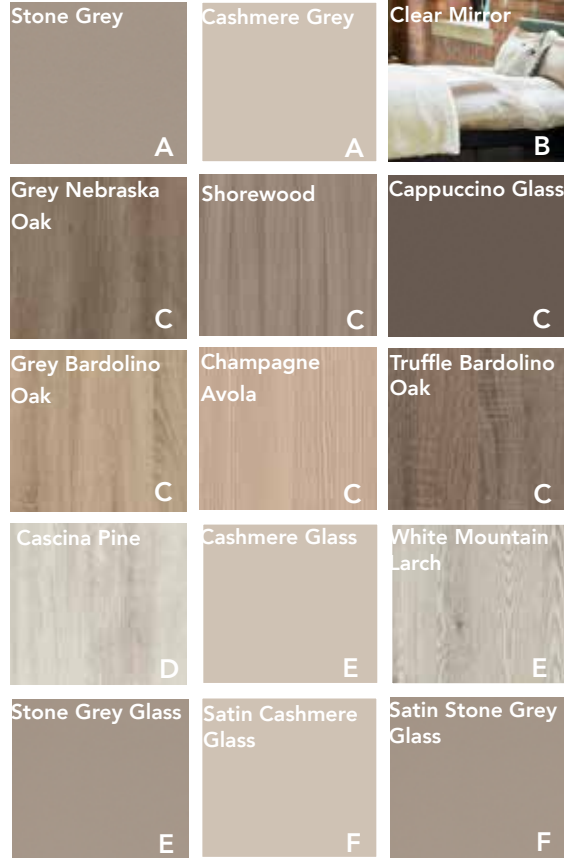

REF: ROMAGNA 503

Napoli Olive brought together with Mali Wenge

REF: ROMAGNA 504

Latina Truffle Brown blended with Tobacco Pacific Walnut and highlighted with a Bronze Mirror Panel

REF: ROMAGNA 505

Dark Ebony

REF: ROMAGNA 504

REF: ROMAGNA 505

REF: INTERIO 16-4

REF: ROMAGNA 506

Napoli Olive paired with Quartz Cubanit and Ceramic Anthracite, highlighted with a Bronze Satin Mirror centre panel

REF: ROMAGNA 506

Tobacco Pacific Walnut interiors exude luxury and sophistication

REF: INTERIO 16-4

Latina Truffle featuring Tobacco Pacific Walnut and a vertical in Bronze Mirror

REF: ROMAGNA 507

REF: ROMAGNA 507

Palermo Grey

Veneto White

Romagna Dark Woods

Calabria Cashmere

Lazio Oak

Choose your perfect palette

Some people look for beautiful places...
others create them

THE *Tresana* COLLECTION

tresanacollection.com