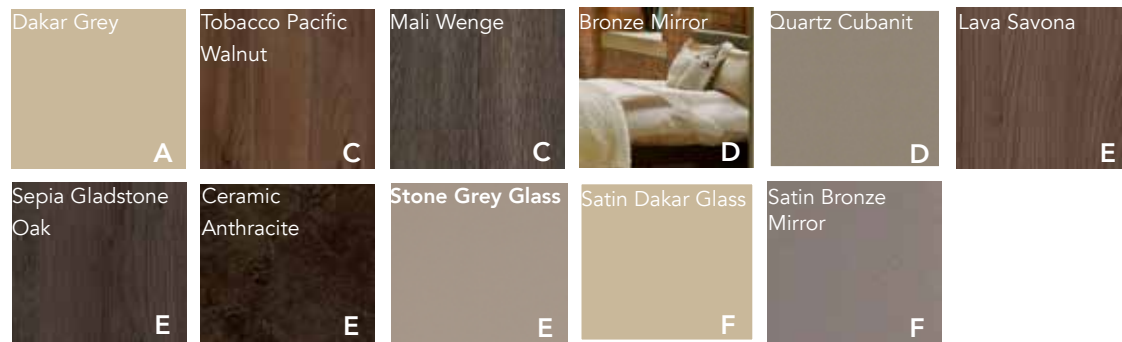

REF: ROMAGNA 501

Napoli Olive combined with Dakar Grey accented with a Lava Savona central panel

REF: ROMAGNA 502

REF: ROMAGNA 502

Napoli Olive matched with Ceramic Anthracite with a detailed low band in Stone Grey Glass

REF: ROMAGNA 503

Napoli Olive brought together with Mali Wenge

REF: ROMAGNA 504

Latina Truffle Brown blended with Tobacco Pacific Walnut and highlighted with a Bronze Mirror Panel

REF: ROMAGNA 505

Dark Ebony

REF: ROMAGNA 504

REF: ROMAGNA 505

REF: INTERIO 16-4

REF: ROMAGNA 506

Napoli Olive paired with Quartz Cubanit and Ceramic Anthracite, highlighted with a Bronze Satin Mirror centre panel

REF: ROMAGNA 506

Tobacco Pacific Walnut interiors exude luxury and sophistication

REF: INTERIO 16-4

Latina Truffle featuring Tobacco Pacific Walnut and a vertical in Bronze Mirror

REF: ROMAGNA 507

REF: ROMAGNA 507

Palermo Grey

Veneto White

Romagna Dark Woods

Calabria Cashmere