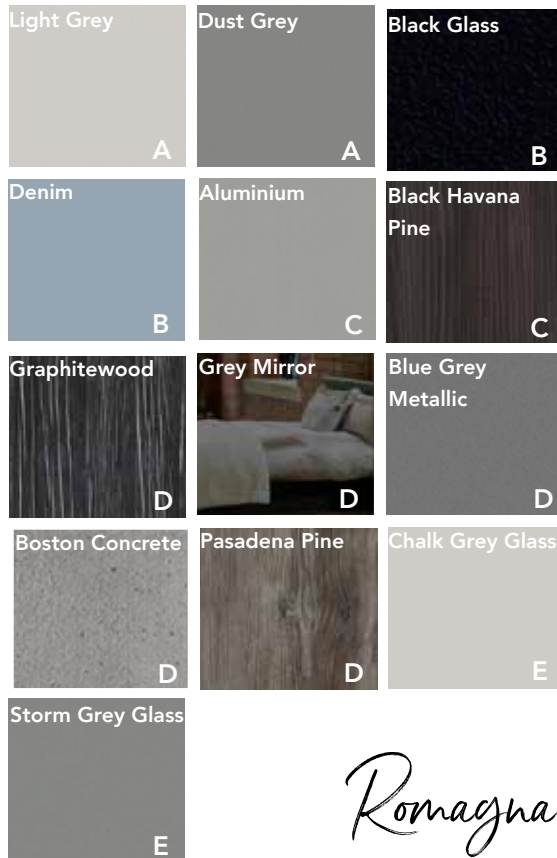

REF: ROMAGNA 501

Napoli Olive combined with Dakar Grey accented with a Lava Savona central panel

REF: ROMAGNA 502

REF: ROMAGNA 502

Napoli Olive matched with Ceramic Anthracite with a detailed low band in Stone Grey Glass

REF: ROMAGNA 504

REF: ROMAGNA 505

REF: INTERIO 16-4

REF: ROMAGNA 506

Napoli Olive paired with Quartz Cubanit and Ceramic Anthracite, highlighted with a Bronze Satin Mirror centre panel

REF: ROMAGNA 506

Tobacco Pacific Walnut interiors exude luxury and sophistication

REF: INTERIO 16-4

Latina Truffle featuring Tobacco Pacific Walnut and a vertical in Bronze Mirror

REF: ROMAGNA 507

REF: ROMAGNA 507

Palermo Grey

Veneto White

Romagna Dark Woods

Calabria Cashmere

Lazio Oak

Choose your perfect palette

Some people look for beautiful places...
others create them

THE *Tresana* COLLECTION

tresanacollection.com