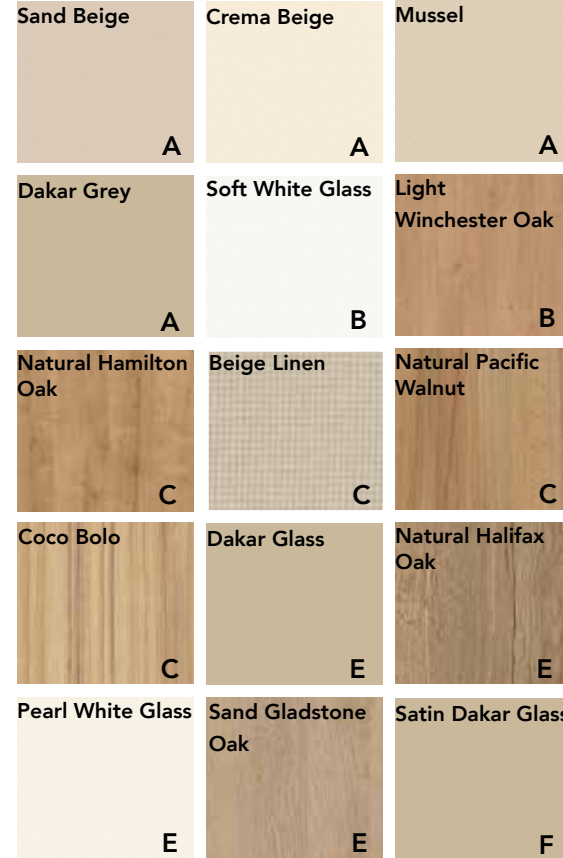

REF: ROMAGNA 501

Napoli Olive combined with Dakar Grey accented with a Lava Savona central panel

REF: ROMAGNA 502

REF: ROMAGNA 502

Napoli Olive matched with Ceramic Anthracite with a detailed low band in Stone Grey Glass

REF: ROMAGNA 504

REF: ROMAGNA 505

REF: INTERIO 16-4

REF: ROMAGNA 506

Napoli Olive paired with Quartz Cubanit and Ceramic Anthracite, highlighted with a Bronze Satin Mirror centre panel

REF: ROMAGNA 506

Tobacco Pacific Walnut interiors exude luxury and sophistication

REF: INTERIO 16-4

Latina Truffle featuring Tobacco Pacific Walnut and a vertical in Bronze Mirror

REF: ROMAGNA 507

REF: ROMAGNA 507

Palermo Grey

Veneto White

Romagna Dark Woods

Calabria Cashmere

Lazio Oak

Choose your perfect palette

Some people look for beautiful places...
others create them

THE *Tresana* COLLECTION

tresanacollection.com