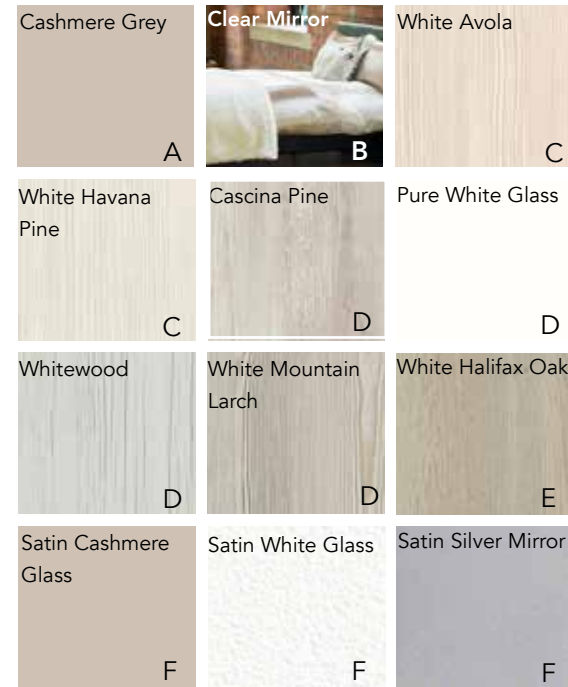

REF: ROMAGNA 503

Napoli Olive brought together with Mali Wenge

REF: ROMAGNA 504

Latina Truffle Brown blended with Tobacco Pacific Walnut and highlighted with a Bronze Mirror Panel

REF: ROMAGNA 505

Dark Ebony

REF: ROMAGNA 504

REF: ROMAGNA 505

REF: INTERIO 16-4

REF: ROMAGNA 506

Napoli Olive paired with Quartz Cubanit and Ceramic Anthracite, highlighted with a Bronze Satin Mirror centre panel

REF: ROMAGNA 506

Tobacco Pacific Walnut interiors exude luxury and sophistication

REF: INTERIO 16-4

Latina Truffle featuring Tobacco Pacific Walnut and a vertical in Bronze Mirror

REF: ROMAGNA 507

REF: ROMAGNA 507

Palermo Grey

Veneto White

Romagna Dark Woods

Calabria Cashmere

Lazio Oak

Choose your perfect palette

Some people look for beautiful places...
others create them

THE *Tresana* COLLECTION

tresanacollection.com