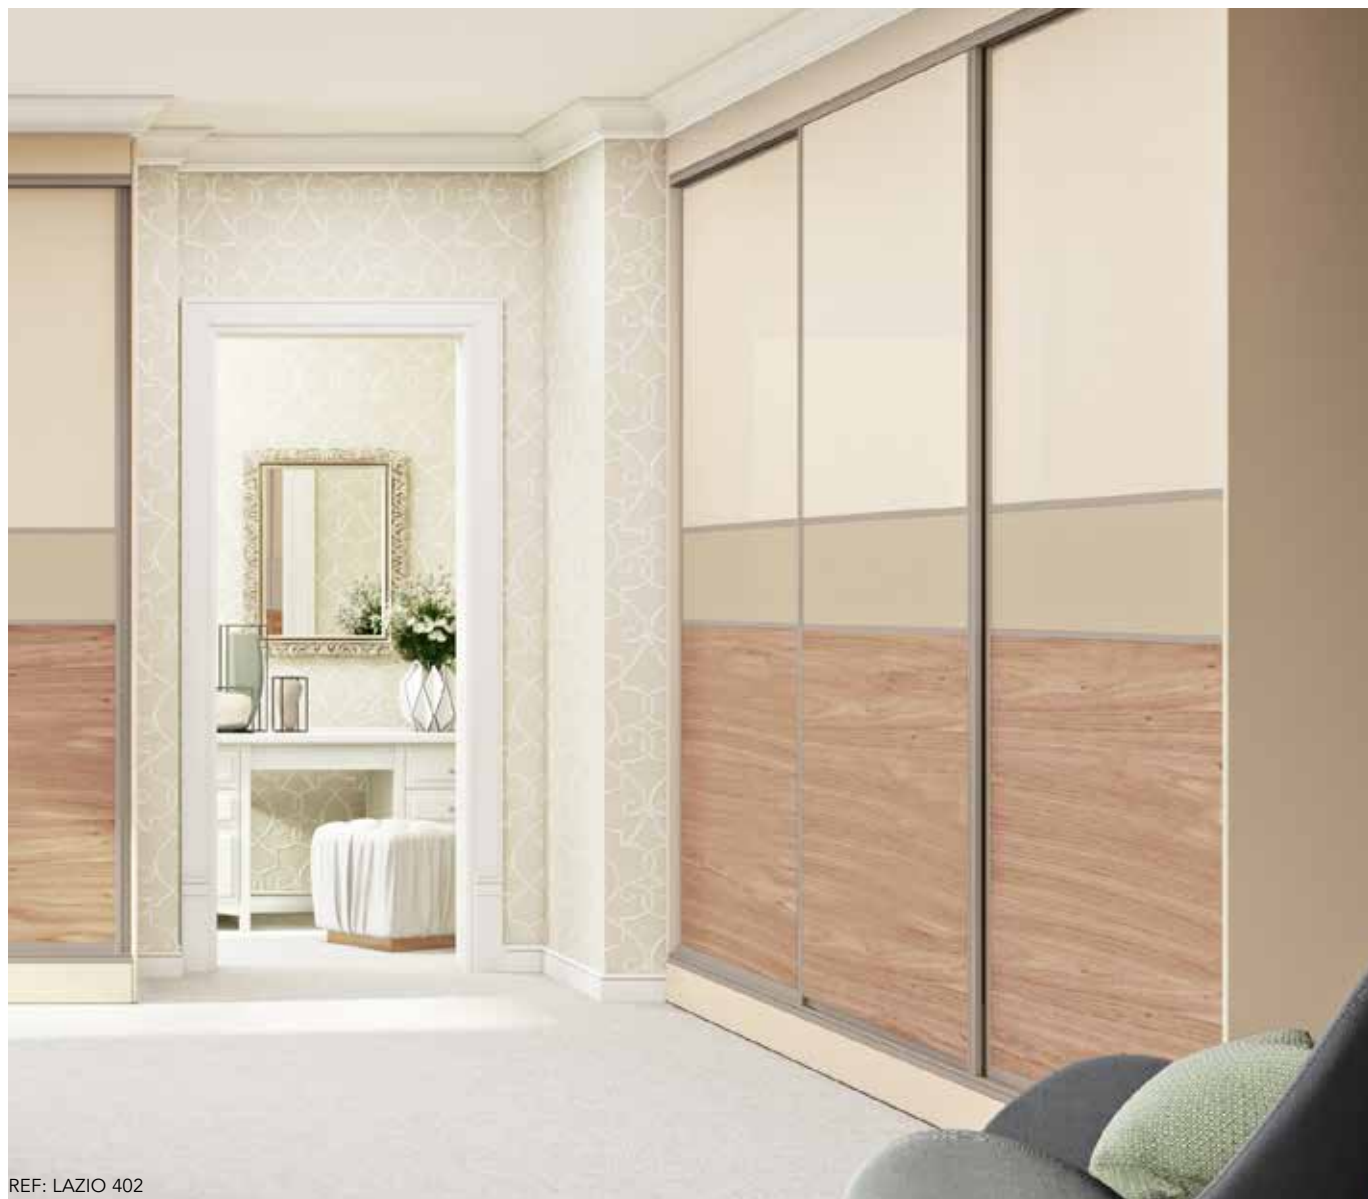

Sardegna Stone Grey
featuring panels of Natural
Hamilton Oak centred with
Soft White Glass

REF: LAZIO 401

Mussel interiors blend
perfectly with neutral room
decor

REF: INTERIO 11-8

Napoli Stone Grey
combined with Mussel
and Light Winchester Oak
accented with a Dakar
Grey central panel

REF: LAZIO 402

REF: LAZIO 402